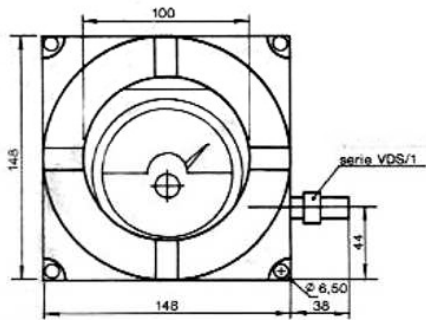

DIMENSIONS (mm)

Differential Pressure Gauge

Electrical Switches

Execution EEx-d

Execution IP55

zacconi workshop

via della Stampa 17
20026 Novate Milanese (MI) Italia
tel./ fax +39.02.3565142
e-mail : tomaso.tarini@zacconi.net