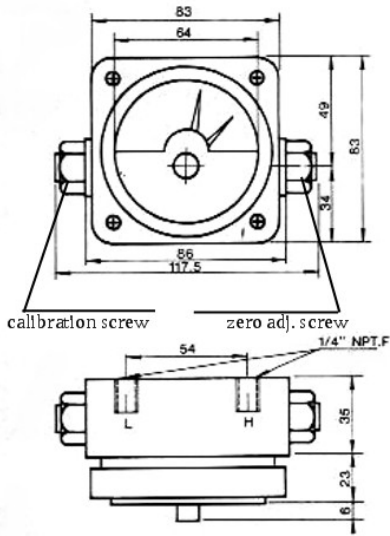

DIMENSIONS (mm)

Differential Pressure Gauge

Electrical Switches

Execution EEx-d

Execution IP55

zacconi workshop

via della Stampa 17
20026 Novate Milanese (MI) Italia
tel./ fax +39.02.3565142
e-mail : tomaso.tarini@zacconi.net