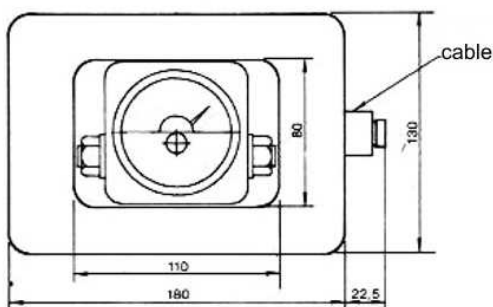

DIMENSIONS (mm)

Differential Pressure Gauge

Electrical Switches

Execution EEx-d

Execution IP55

zacconi workshop

via della Stampa 17
20026 Novate Milanese (MI) Italia
tel./ fax +39.02.3565142
e-mail : tomaso.tarini@zacconi.net