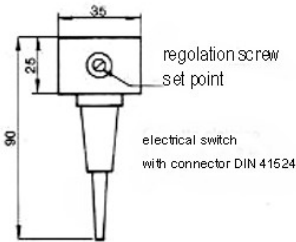

DIMENSIONS (mm)

Differential Pressure Gauge

Electrical Switches

Execution EEx-d

Execution IP55

zacconi workshop

via della Stampa 17
20026 Novate Milanese (MI) Italia
tel./ fax +39.02.3565142
e-mail : tomaso.tarini@zacconi.net