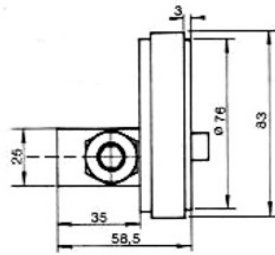

DIMENSIONS (mm)

Differential Pressure Gauge

Electrical Switches

Execution EEx-d

Execution IP55

zacconi workshop

via della Stampa 17
20026 Novate Milanese (MI) Italia
tel./ fax +39.02.3565142
e-mail : tomaso.tarini@zacconi.net