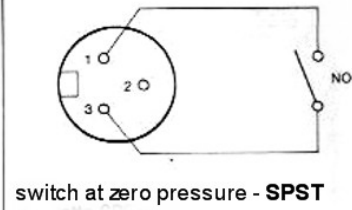

DIMENSIONS (mm)

Differential Pressure Gauge

Electrical Switches

Execution EEx-d

Execution IP55

zacconi workshop

via della Stampa 17
20026 Novate Milanese (MI) Italia
tel./ fax +39.02.3565142
e-mail : tomaso.tarini@zacconi.net