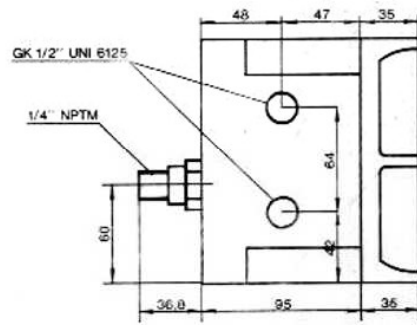

DIMENSIONS (mm)

Differential Pressure Gauge

Electrical Switches

Execution EEx-d

Execution IP55

zacconi workshop

via della Stampa 17
20026 Novate Milanese (MI) Italia
tel./ fax +39.02.3565142
e-mail : tomaso.tarini@zacconi.net