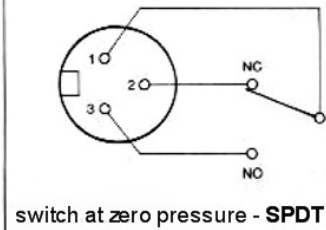

DIMENSIONS (mm)

Differential Pressure Gauge

Electrical Switches

Execution EEx-d

Execution IP55

zacconi workshop

via della Stampa 17
20026 Novate Milanese (MI) Italia
tel./ fax +39.02.3565142
e-mail : tomaso.tarini@zacconi.net