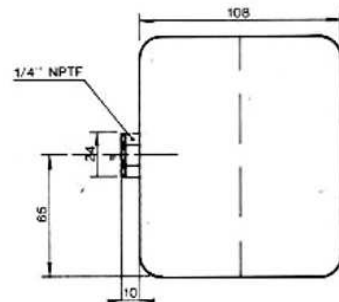

DIMENSIONS (mm)

Differential Pressure Gauge

Electrical Switches

Execution EEx-d

Execution IP55

zacconi workshop

via della Stampa 17
20026 Novate Milanese (MI) Italia
tel./ fax +39.02.3565142
e-mail : tomaso.tarini@zacconi.net